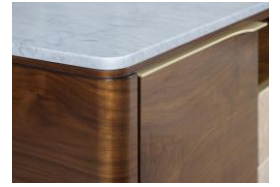

HURTADO®

HANDCRAFTED
100% IN
SPAIN

Santa Barbara

COLLECTION

INCHES: W 83 3/4" D 19 3/4" H 25 1/4"

CM: W 213cm D 50cm H 64cm

Ref. SB2027-1

Vol.: 1.28 m³ P. Bruto: 191 Kgs. Bultos: 2