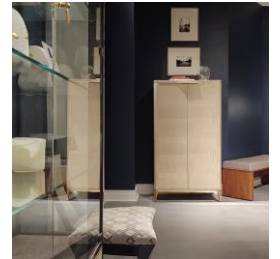

HURTADO®

HANDCRAFTED
100% IN
SPAIN

Soho
COLLECTION

INCHES: W 34 3/4" D 19 3/4" H 62 1/4"

CM: W 88cm D 50cm H 158cm

Ref. SH2030-2

Vol.: 1.11 m³ P. Bruto: 169 Kgs. Bultos: 3

Vol.: 1.11 cbm - 39 f3 / Gross W.: 169 Kgs. - 373 Lbs / Box: 3

BAR FURNITURE

Mirror on the back panel. LED lighting. Bottle rack. Two drawers with touch-latch system. Black glass on top of the drawers and the bottle rack. Glass shelf. Brass base with legs.

The Soho bar cabinet is a sophisticated and elegant design. It features two drawers, LED light, mirror on the back panel and black glass shelves.

MUEBLE BAR

Trasera de espejo. Luz LED. Botellero. Dos cajones con sistema push. Cristal negro encima de los cajones y encima del botellero. Estante de cristal. Base con patas de latón.

En la colección Soho, el mueble bar, es un modelo sofisticado y elegante. Tiene dos cajones, luz led, espejo en la trasera y estantes de cristal negro.