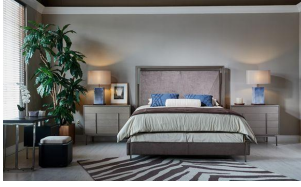

HURTADO®

HANDCRAFTED
100% IN
SPAIN

Amb. 18

Coral

COLLECTION

BEDROOM

Delight in well-deserved lavish rest with the Coral bedroom. Rejuvenate and escape to an inspired dream world. This design features HURTADO's touch of opulence that has been established since 1940 through world-class craftsmanship.

DORMITORIO

Disfruta de un merecido descanso con el dormitorio Coral. Rejuvenece y escapa a un mundo de sueños inspiradores. Este diseño presenta el toque de opulencia de HURTADO, establecido desde 1940 a través de una artesanía de primera clase.

BEDROOM

DORMITORIO

Ref. CRKP11

INCHES: W 81 1/2" D 85" H 70 3/4"

CM: W 207cm D 216cm H 180cm

1 pcs.
und.

109 CHAMPAGNE OAK
ROBLE CHAMPÁN

M03 BRONZE
BRONCE