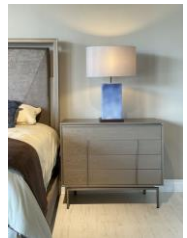

HURTADO®

HANDCRAFTED
100% IN
SPAIN

Amb. 18

Coral

COLLECTION

BEDROOM

Delight in well-deserved lavish rest with the Coral bedroom. Rejuvenate and escape to an inspired dream world. This design features HURTADO's touch of opulence that has been established since 1940 through world-class craftsmanship.

BEDROOM

DORMITORIO

Ref. CRKP11

INCHES: W 81 1/2" D 85" H 70 3/4"

CM: W 207cm D 216cm H 180cm

1 pcs.
und.

109 CHAMPAGNE OAK
ROBLE CHAMPÁN

M03 BRONZE
BRONCE