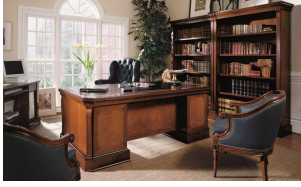

OFFICE OFICINA

Ref. 202617

INCHES: W 78 3/4" D 41 1/4" H 29 1/2"

CM: W 200cm D 105cm H 75cm

1 pcs.
und.

500 SATIN HAZELNUT (ALBENIZ)
AVELLANA SATINADO (ALBENIZ)

C6 LEATHER FLORIDA OCEAN
C6 PIEL FLORIDA OCEAN