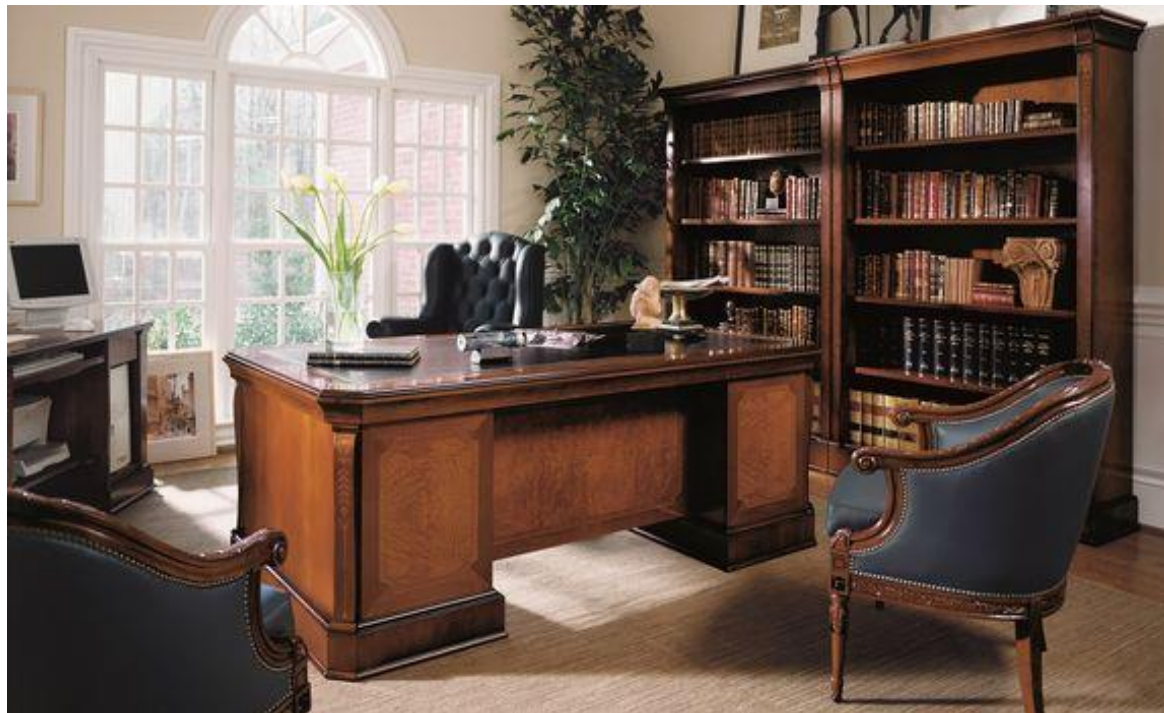

HURTADO®

HANDCRAFTED
100% IN
SPAIN

Amb. 90

Albeniz

COLLECTION

OFFICE

This collection was inspired by the subtle combination of Neoclassical English and Adam period brothers of the 1800s. It is named after a Spanish romantic composer, known for the sublime rhythm, proportion, and fantasy of his music.

OFICINA

Esta colección fue inspirada por la combinación sutil del Inglés Neoclásico y Adam período hermanos de los de 1800. Lleva el nombre de un compositor romántico español, conocido por el ritmo sublime, la proporción y la fantasía de su música.